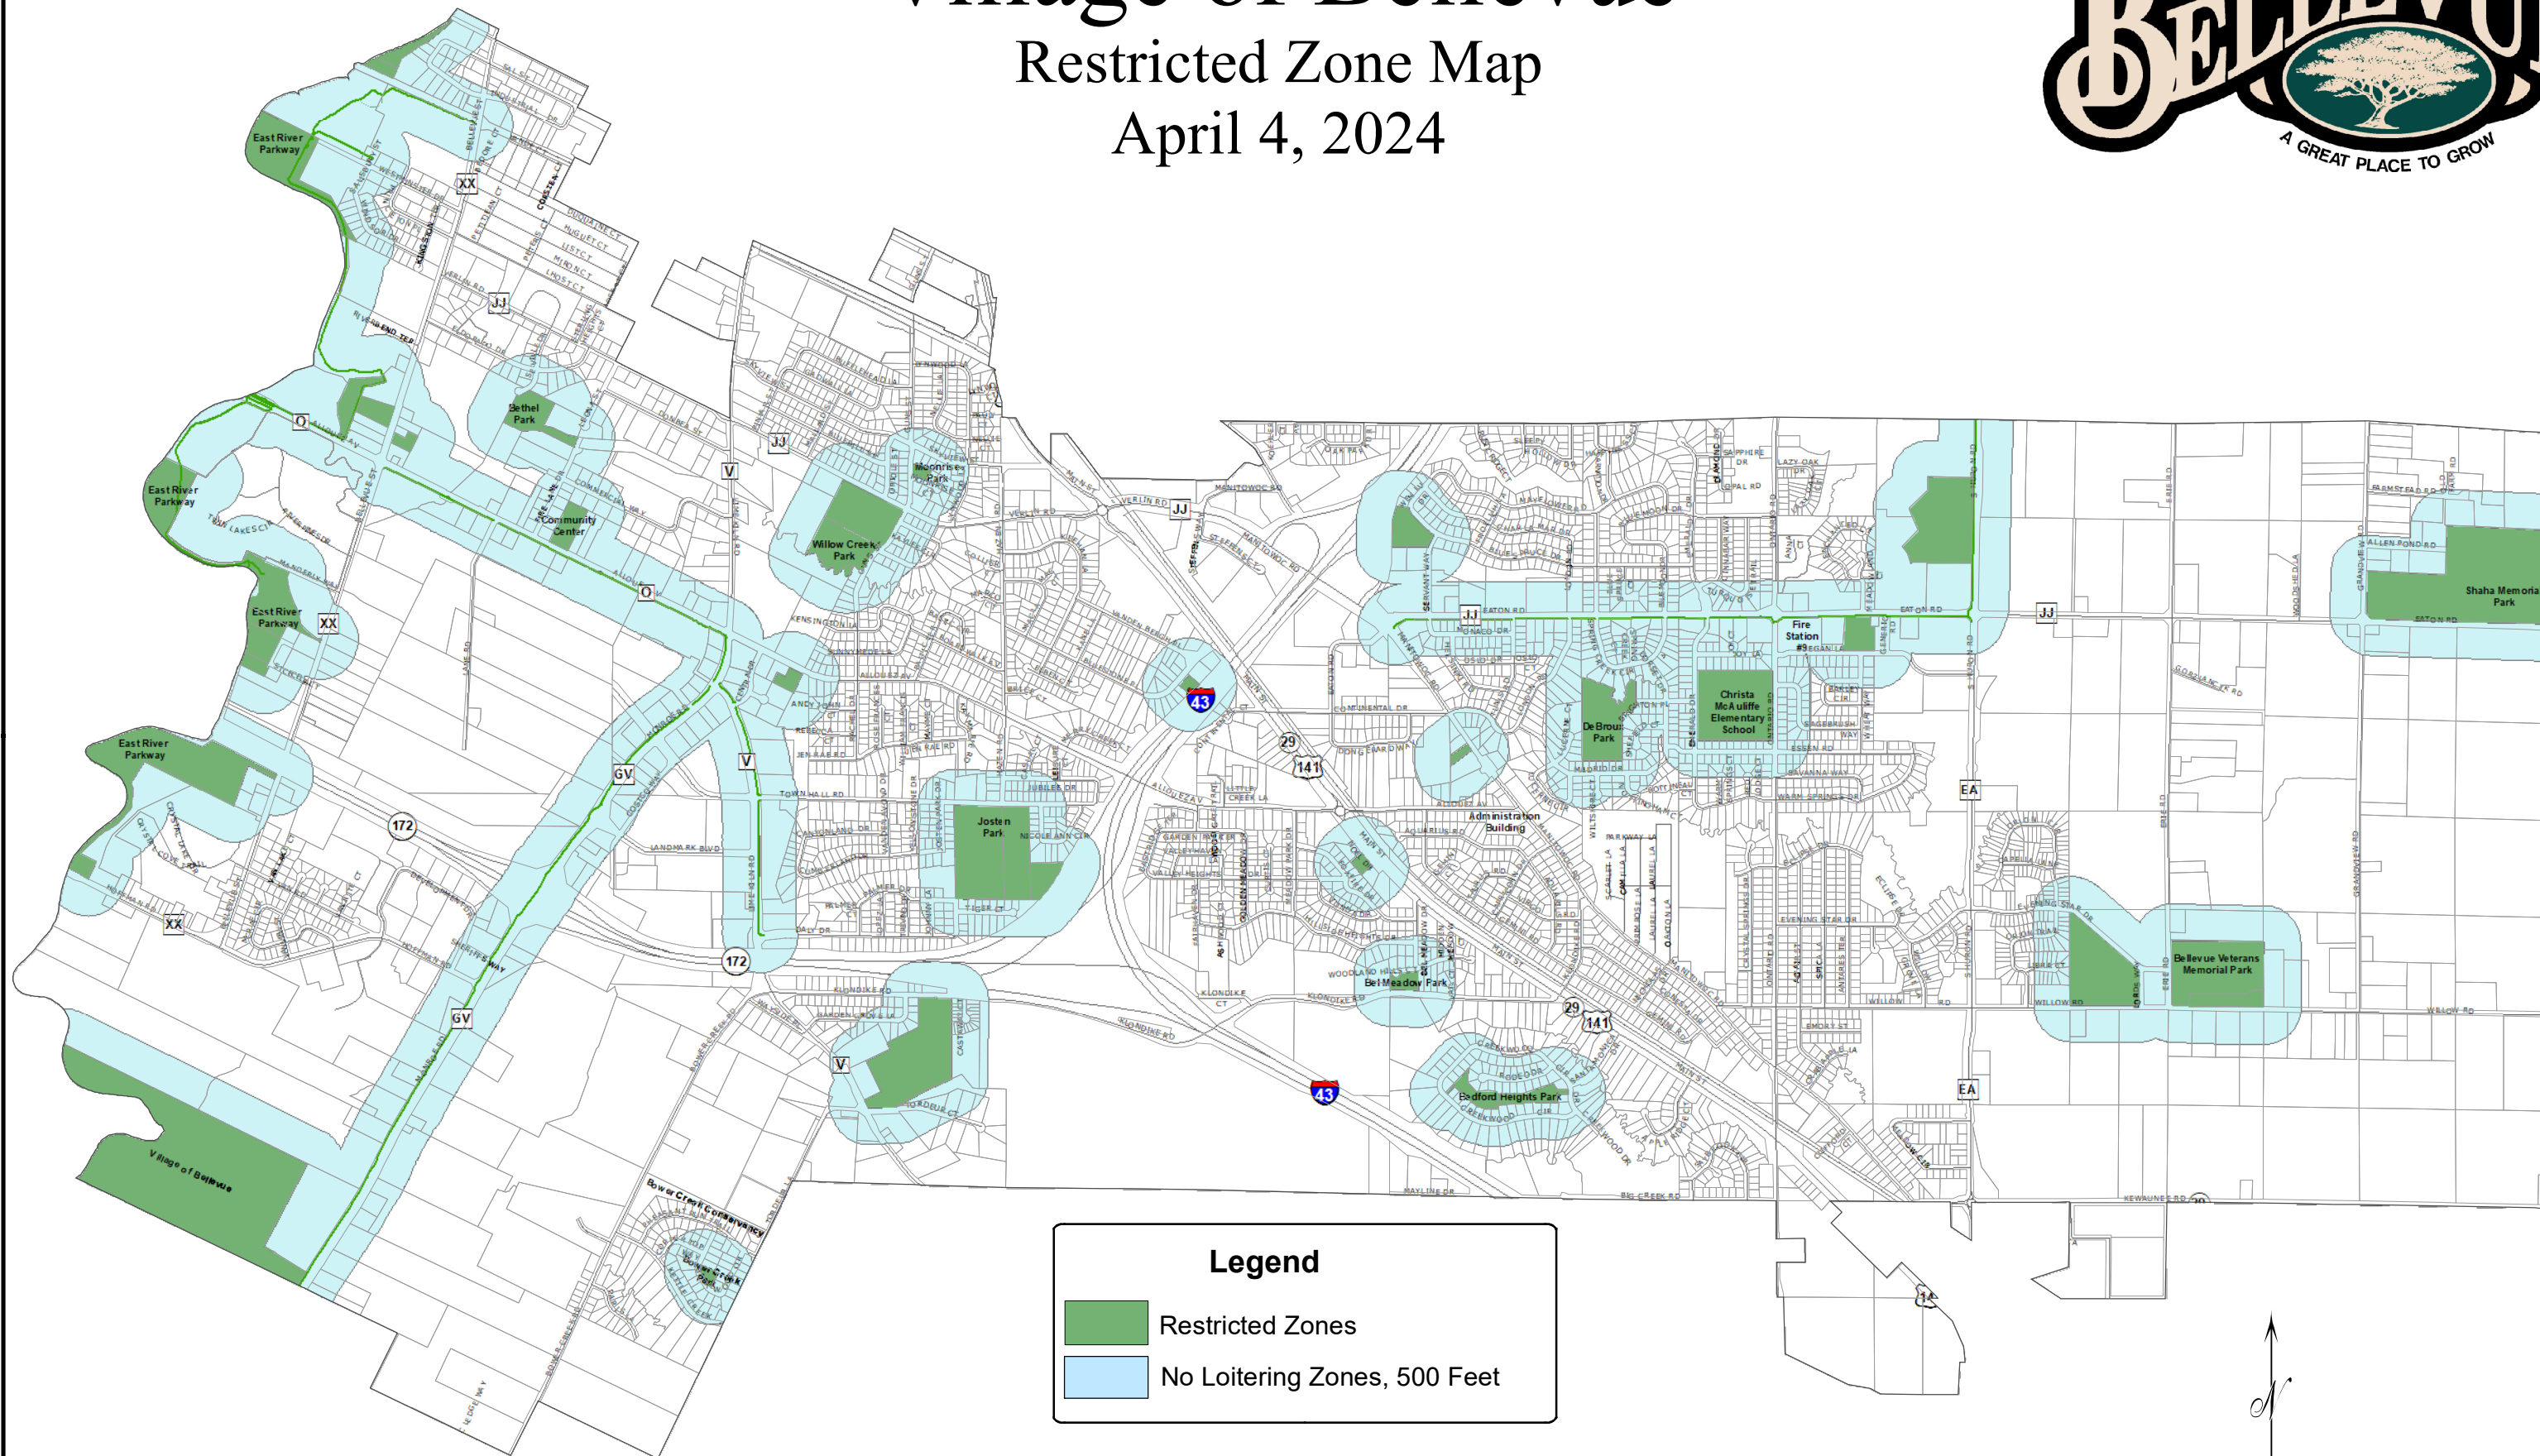

# Village of Bellevue

## Restricted Zone Map

April 4, 2024

**Legend**

- Restricted Zones
- No Loitering Zones, 500 Feet

Map provides approximate locations and distances.  
For official regulation refer to Chapter 373, Sex Offenders  
or contact the Village.